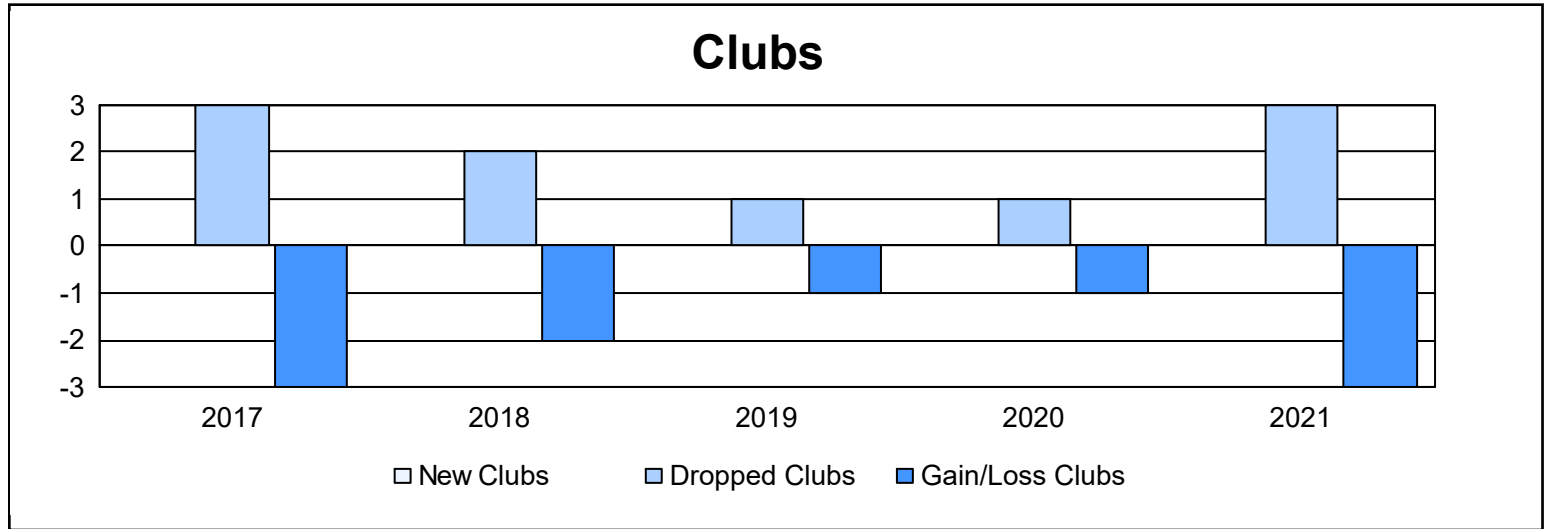

Year	New Clubs	Dropped Clubs	Gain/ Loss Clubs	New Members	Charter Members	Reinstate Members	Transfer Members	Total Member Added	Total Members Dropped	Gain/ Loss Members
2016-2017	0	3	-3	102	0	2	10	114	179	-65
2017-2018	0	2	-2	80	2	2	14	98	173	-75
2018-2019	0	1	-1	77	2	1	8	88	145	-57
2019-2020	0	1	-1	81	0	0	6	87	125	-38
2020-2021	0	3	-3	37	1	1	6	45	135	-90
<b>Average</b>	<b>0</b>	<b>2</b>	<b>-2</b>	<b>75</b>	<b>1</b>	<b>1</b>	<b>9</b>	<b>86</b>	<b>151</b>	<b>-65</b>

### Membership Composition June 2021 Cumulative