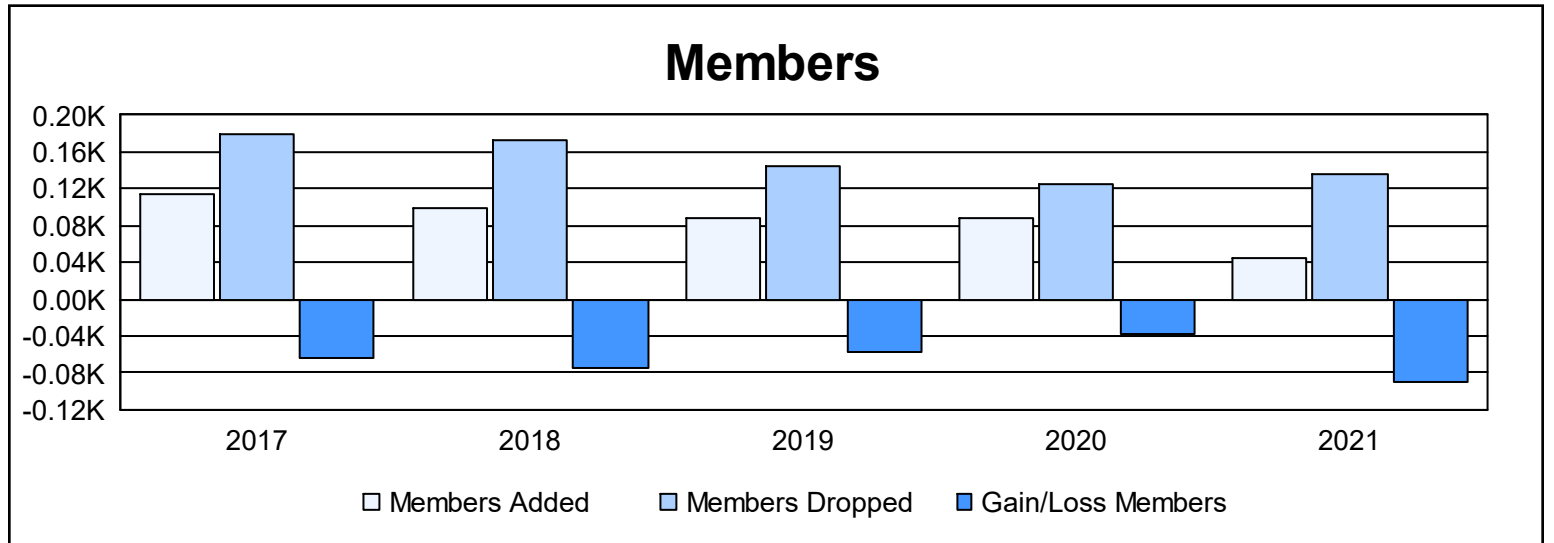

Year	New Clubs	Dropped Clubs	Gain/ Loss Clubs	New Members	Charter Members	Reinstate Members	Transfer Members	Total Member Added	Total Members Dropped	Gain/ Loss Members
2016-2017	0	3	-3	102	0	2	10	114	179	-65
2017-2018	0	2	-2	80	2	2	14	98	173	-75
2018-2019	0	1	-1	77	2	1	8	88	145	-57
2019-2020	0	1	-1	81	0	0	6	87	125	-38
2020-2021	0	3	-3	37	1	1	6	45	135	-90
<b>Average</b>	<b>0</b>	<b>2</b>	<b>-2</b>	<b>75</b>	<b>1</b>	<b>1</b>	<b>9</b>	<b>86</b>	<b>151</b>	<b>-65</b>

### Membership Composition June 2021 Cumulative