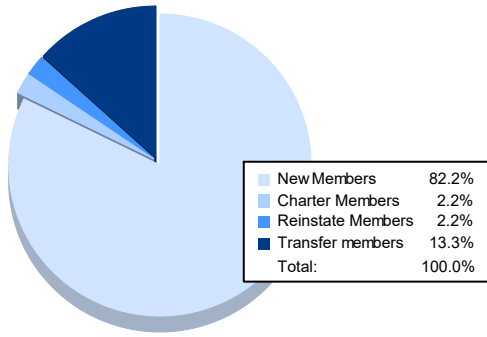

Year	New Clubs	Dropped Clubs	Gain/ Loss Clubs	New Members	Charter Members	Reinstate Members	Transfer Members	Total Member Added	Total Members Dropped	Gain/ Loss Members
2016-2017	0	3	-3	102	0	2	10	114	179	-65
2017-2018	0	2	-2	80	2	2	14	98	173	-75
2018-2019	0	1	-1	77	2	1	8	88	145	-57
2019-2020	0	1	-1	81	0	0	6	87	125	-38
2020-2021	0	3	-3	37	1	1	6	45	135	-90
<b>Average</b>	<b>0</b>	<b>2</b>	<b>-2</b>	<b>75</b>	<b>1</b>	<b>1</b>	<b>9</b>	<b>86</b>	<b>151</b>	<b>-65</b>

### Membership Composition June 2021 Cumulative